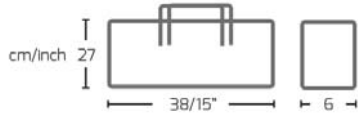

PLA549XLT

POLYESTER + EVA

EXTRA LARGE

19,68€

10 x 3,5 x 16,3 cm

16,28€

NEW PRODUCT

POLYESTER

PLA539XL

10 x 4 x 16 cm

TECHNICS

PLA552T

40 x 7 x 30 cm

77,23€

POLYESTER

PLA554T